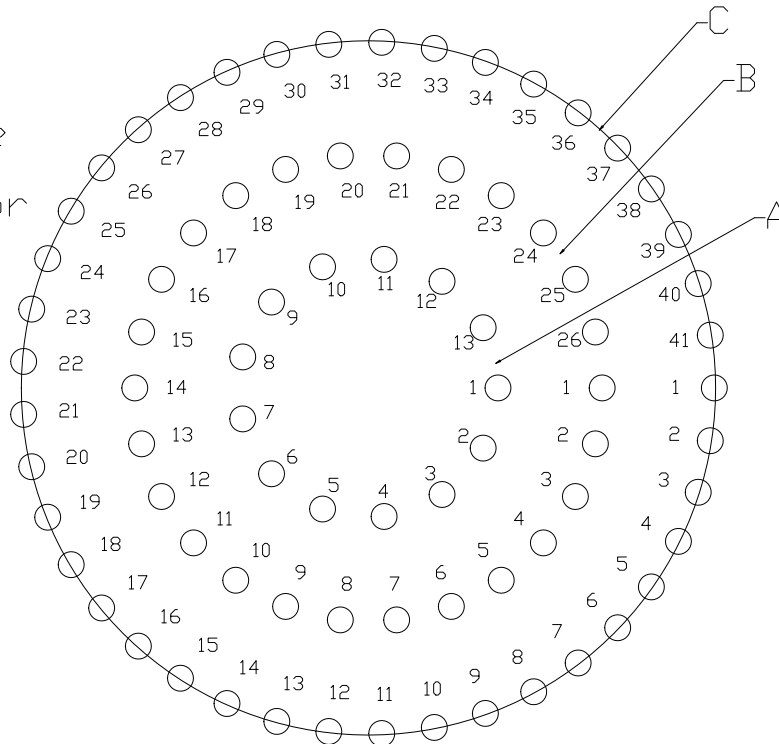

WRANOVSKY

Josef WranoVský
TURNOV

Czech Republic
E-mail: info@wranoVsky.com

Typ: JWZ 032 040 100
JWZ 032 040 101

1.

2.

After step 1:
To insert the mirror easily,
loosen the 4 squares from the
base and then
replace the mirror
and replace the
squares

4x G9